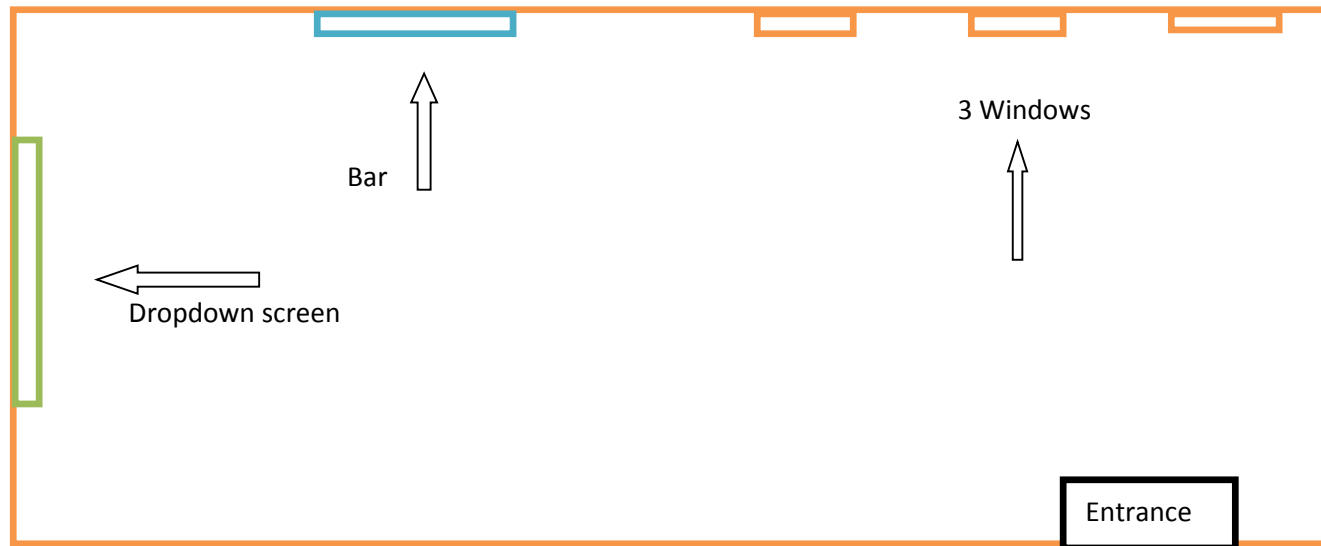

Holiday Inn Express & Suites Costa Mesa | Sapphire Meeting Room

DIMENSIONS			CAPACITY						
ROOM	SIZE	SQ/FEET	BANQUET	CRESCENT ROUNDS	THEATER	U-SHAPE	CLASSROOM	CONFERENCE	HOLLOW SQUARE
Sapphire	17.3 X 23.7	410	32	24	40-50	15	18	14	20
Table Size	-	-	4 tables 48"	4 tables 48"	-	5 tables 30" X 6 ft	6 tables 18" X 6 ft	4 tables 30" X 6 ft	6 tables 18" X 6 ft
			Not in stock	Not in stock	24 only in stock	4 only in stock	6 in stock	4 in stock	6 in stock
Ideal size			48"	48"	-	5 tables of 30"	6 tables of 18" 6 tables of 30"	4 tables of 30"	6 tables of 18" 6 tables of 30"
Max-Max/ Tight			40 In 5 tables	28 In 4 tables	-	17 In 5 tables	24 In 8 tables	16 In 6 tables	22 In 6 tables

23.7 sq. ft X 17.3 sq. ft.