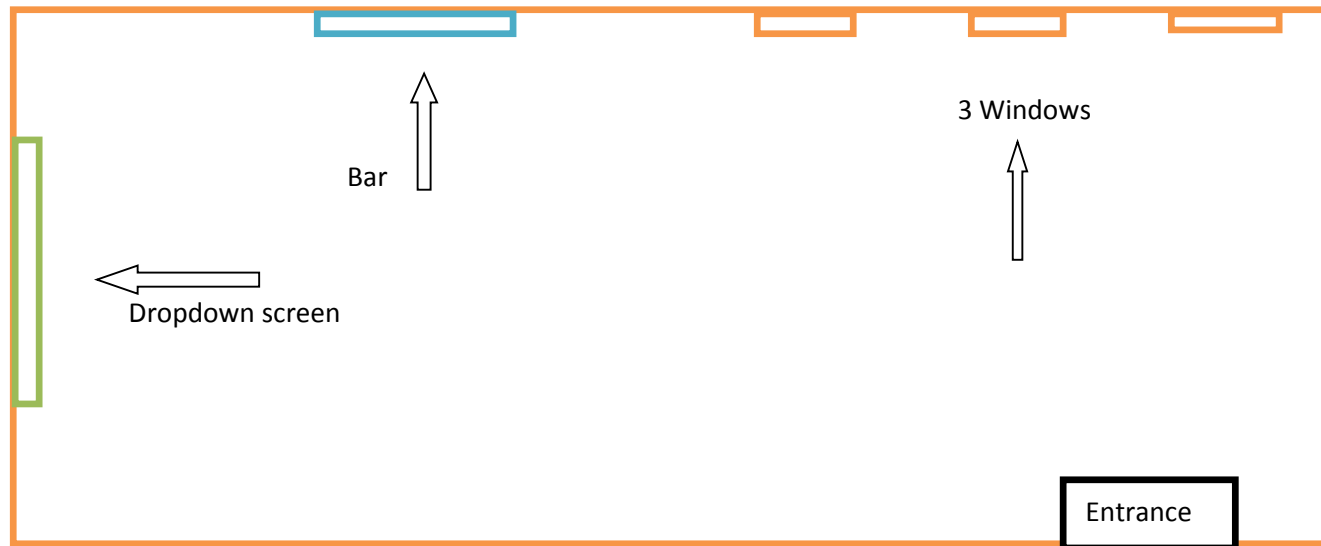

## Holiday Inn Express & Suites Costa Mesa | Sapphire Meeting Room

DIMENSIONS			CAPACITY						
ROOM	SIZE	SQ/FEET	BANQUET	CRESCENT ROUNDS	THEATER	U-SHAPE	CLASSROOM	CONFERENCE	HOLLOW SQUARE
Sapphire	17.3 X 23.7	410	32	24	40-50	15	18	14	20
Table Size	-	-	4 tables 48"	4 tables 48"	-	5 tables 30" X 6 ft	6 tables 18" X 6 ft	4 tables 30" X 6 ft	6 tables 18" X 6 ft
			Not in stock	Not in stock	24 only in stock	4 only in stock	6 in stock	4 in stock	6 in stock
Ideal size			48"	48"	-	5 tables of 30"	6 tables of 18" 6 tables of 30"	4 tables of 30"	6 tables of 18" 6 tables of 30"
Max-Max/ Tight			40 In 5 tables	28 In 4 tables	-	17 In 5 tables	24 In 8 tables	16 In 6 tables	22 In 6 tables

23.7 sq. ft X 17.3 sq. ft.